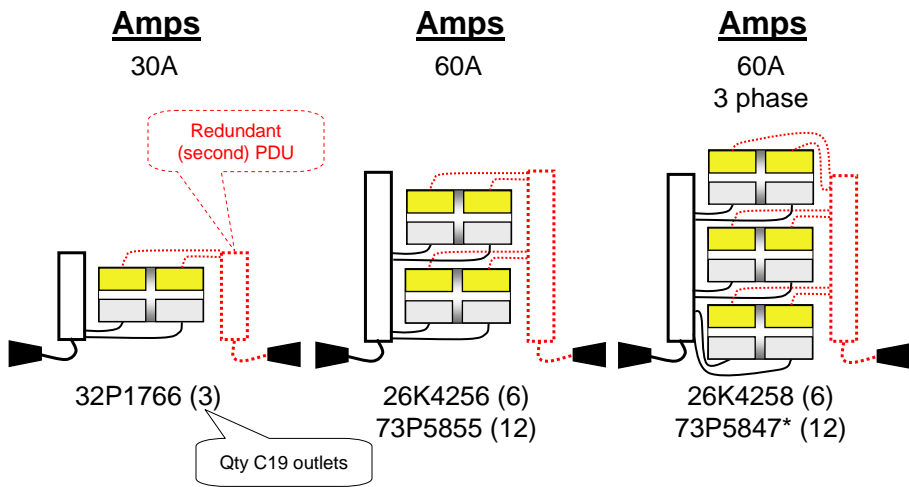

IBM® DPI PDU Solutions for North America

Decision Tree

32P1736

32P176x

Connection Locations	32Pxxxx	73Pxxxx	26Kxxxx
Two Sides (front & back)	X	X	
One Side (Front)			X

BladeCenter PDU Solutions

BladeCenter with 2,000W power supplies. *Supports up to 4 BladeCenters.

3 © 2005 IBM Corporation 8/2/2005 ON DEMAND BUSINESS™

Connection Locations	32Pxxxx	73Pxxxx	26Kxxxx
Two Sides (front & back)	X	X	
One Side (Front)			X

IBM xSeries North America PDU 2005 IBM

Rack Device PDU Solutions >12 connections