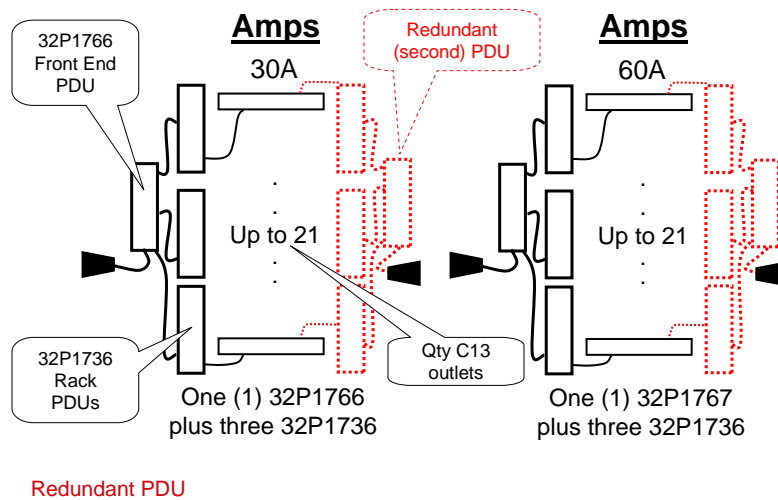

IBM® DPI PDU Solutions for North America

Decision Tree

32P1736

32P176x

Connection Locations	32Pxxxx	73Pxxxx	26Kxxxx
Two Sides (front & back)	X	X	
One Side (Front)			X

BladeCenter PDU Solutions

BladeCenter with 2,000W power supplies. *Supports up to 4 BladeCenters.

3 © 2005 IBM Corporation 8/2/2005 ON DEMAND BUSINESS™

Connection Locations	32Pxxxx	73Pxxxx	26Kxxxx
Two Sides (front & back)	X	X	
One Side (Front)			X

IBM xSeries North America PDU 2005 IBM

Rack Device PDU Solutions >12 connections