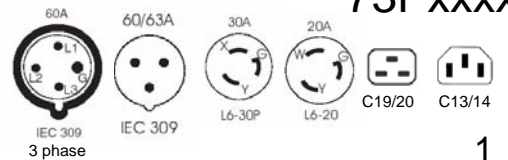

IBM® DPI PDU Solutions for North America

Decision Tree

Connection Locations	32Pxxxx	73Pxxxx	26Kxxxx
Two Sides (front & back)	X	X	
One Side (Front)			X

BladeCenter PDU Solutions

BladeCenter with 2,000W power supplies. *Supports up to 4 BladeCenters.

26K424x