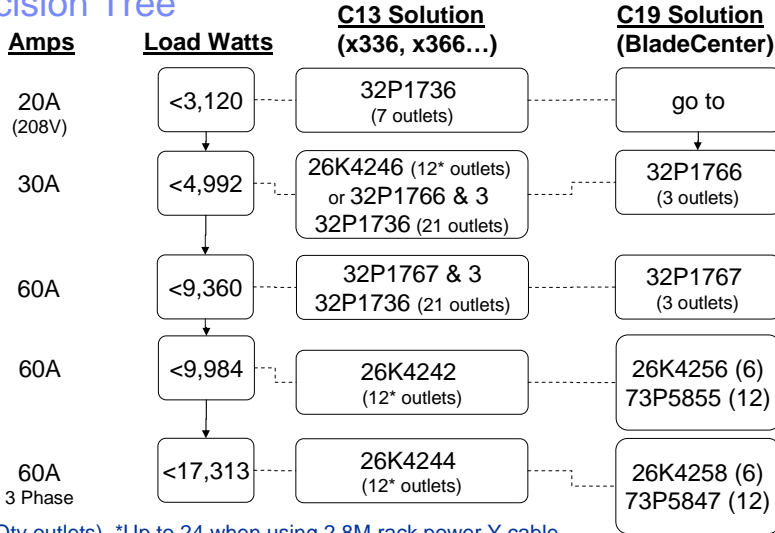

IBM® DPI PDU Solutions for North America

Decision Tree

32P1736

32P176x

Connection Locations	32Pxxxx	73Pxxxx	26Kxxxx
Two Sides (front & back)	X	X	
One Side (Front)			X

BladeCenter PDU Solutions

BladeCenter with 2,000W power supplies. *Supports up to 4 BladeCenters.

3 © 2005 IBM Corporation 8/2/2005 ON DEMAND BUSINESS™

Connection Locations	32Pxxxx	73Pxxxx	26Kxxxx
Two Sides (front & back)	X	X	
One Side (Front)			X

IBM xSeries North America PDU 2005 IBM

Rack Device PDU Solutions >12 connections